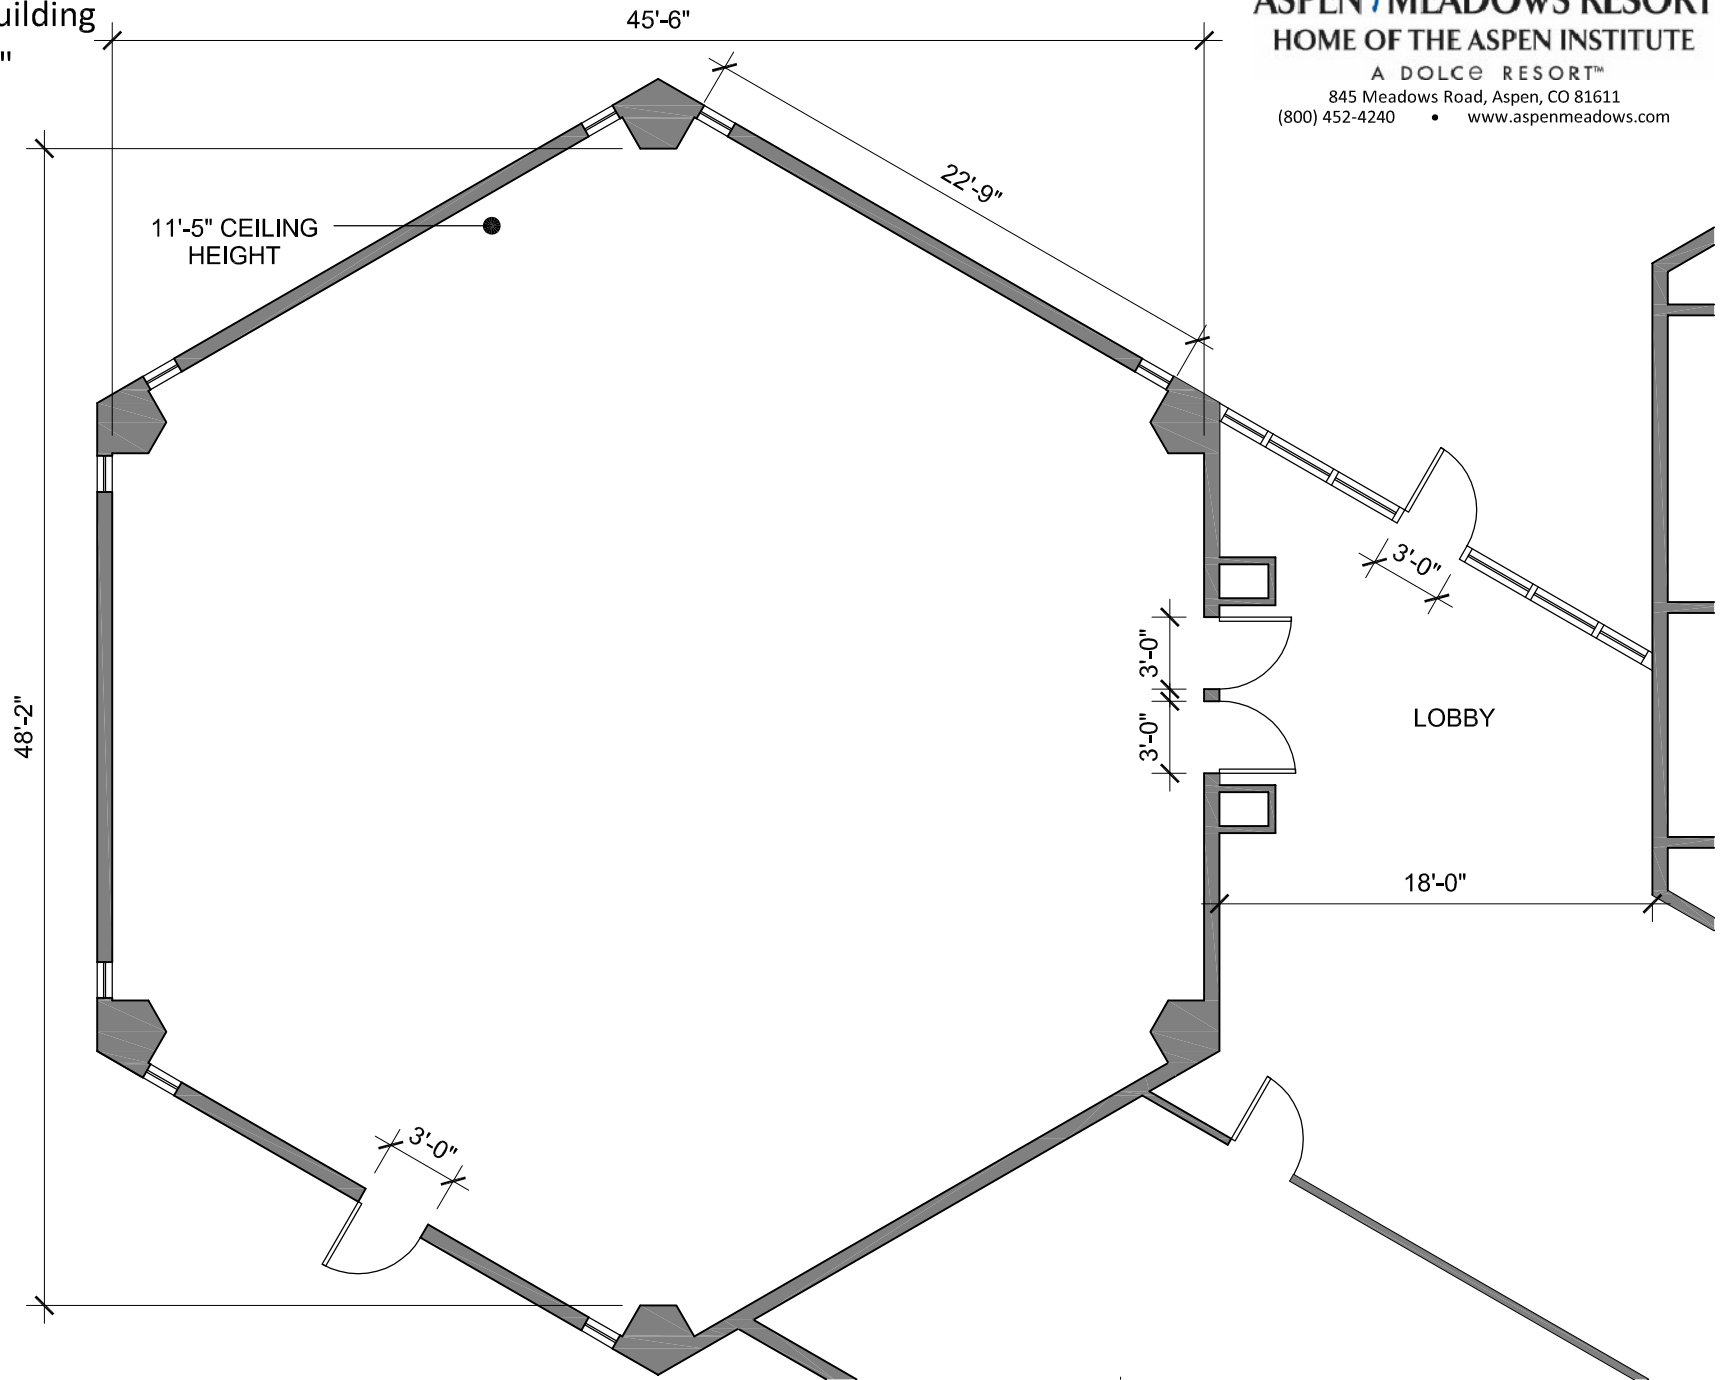

Stranahan Room

Koch Seminar Building

Scale: 1/8" = 1'-0"

Koch Seminar Building

Scale: 1/16" = 1'-0"

	SQ. FT.	U SHAPE	HOLLOW SQUARE	ROUNDTABLE	CLASSROOM	THEATER	RECEPTION	DINING
BOOZ-ALLEN HAMILTON ROOM	1,800	80	36	54	80	110	N/A	N/A
LAUDER ROOM	1,800	80	36	36	80	110	N/A	N/A
STRANAHAN ROOM	765	19	18	24	30	40	N/A	N/A

Booz-Allen Hamilton Room

Koch Seminar Building

Scale: 1/8"=1'-0"

ASPEN MEADOWS RESORT
HOME OF THE ASPEN INSTITUTE
A DOLCE RESORT™
845 Meadows Road, Aspen, CO 81611
(800) 452-4240 • www.aspenmeadows.com

Lauder Seminar Room

Koch Seminar Building

Scale: 1/8" = 1'-0"

ASPEN MEADOWS RESORT
HOME OF THE ASPEN INSTITUTE

A DOLCE RESORT™
845 Meadows Road, Aspen, CO 81611
(800) 452-4240 • www.aspenmeadows.com