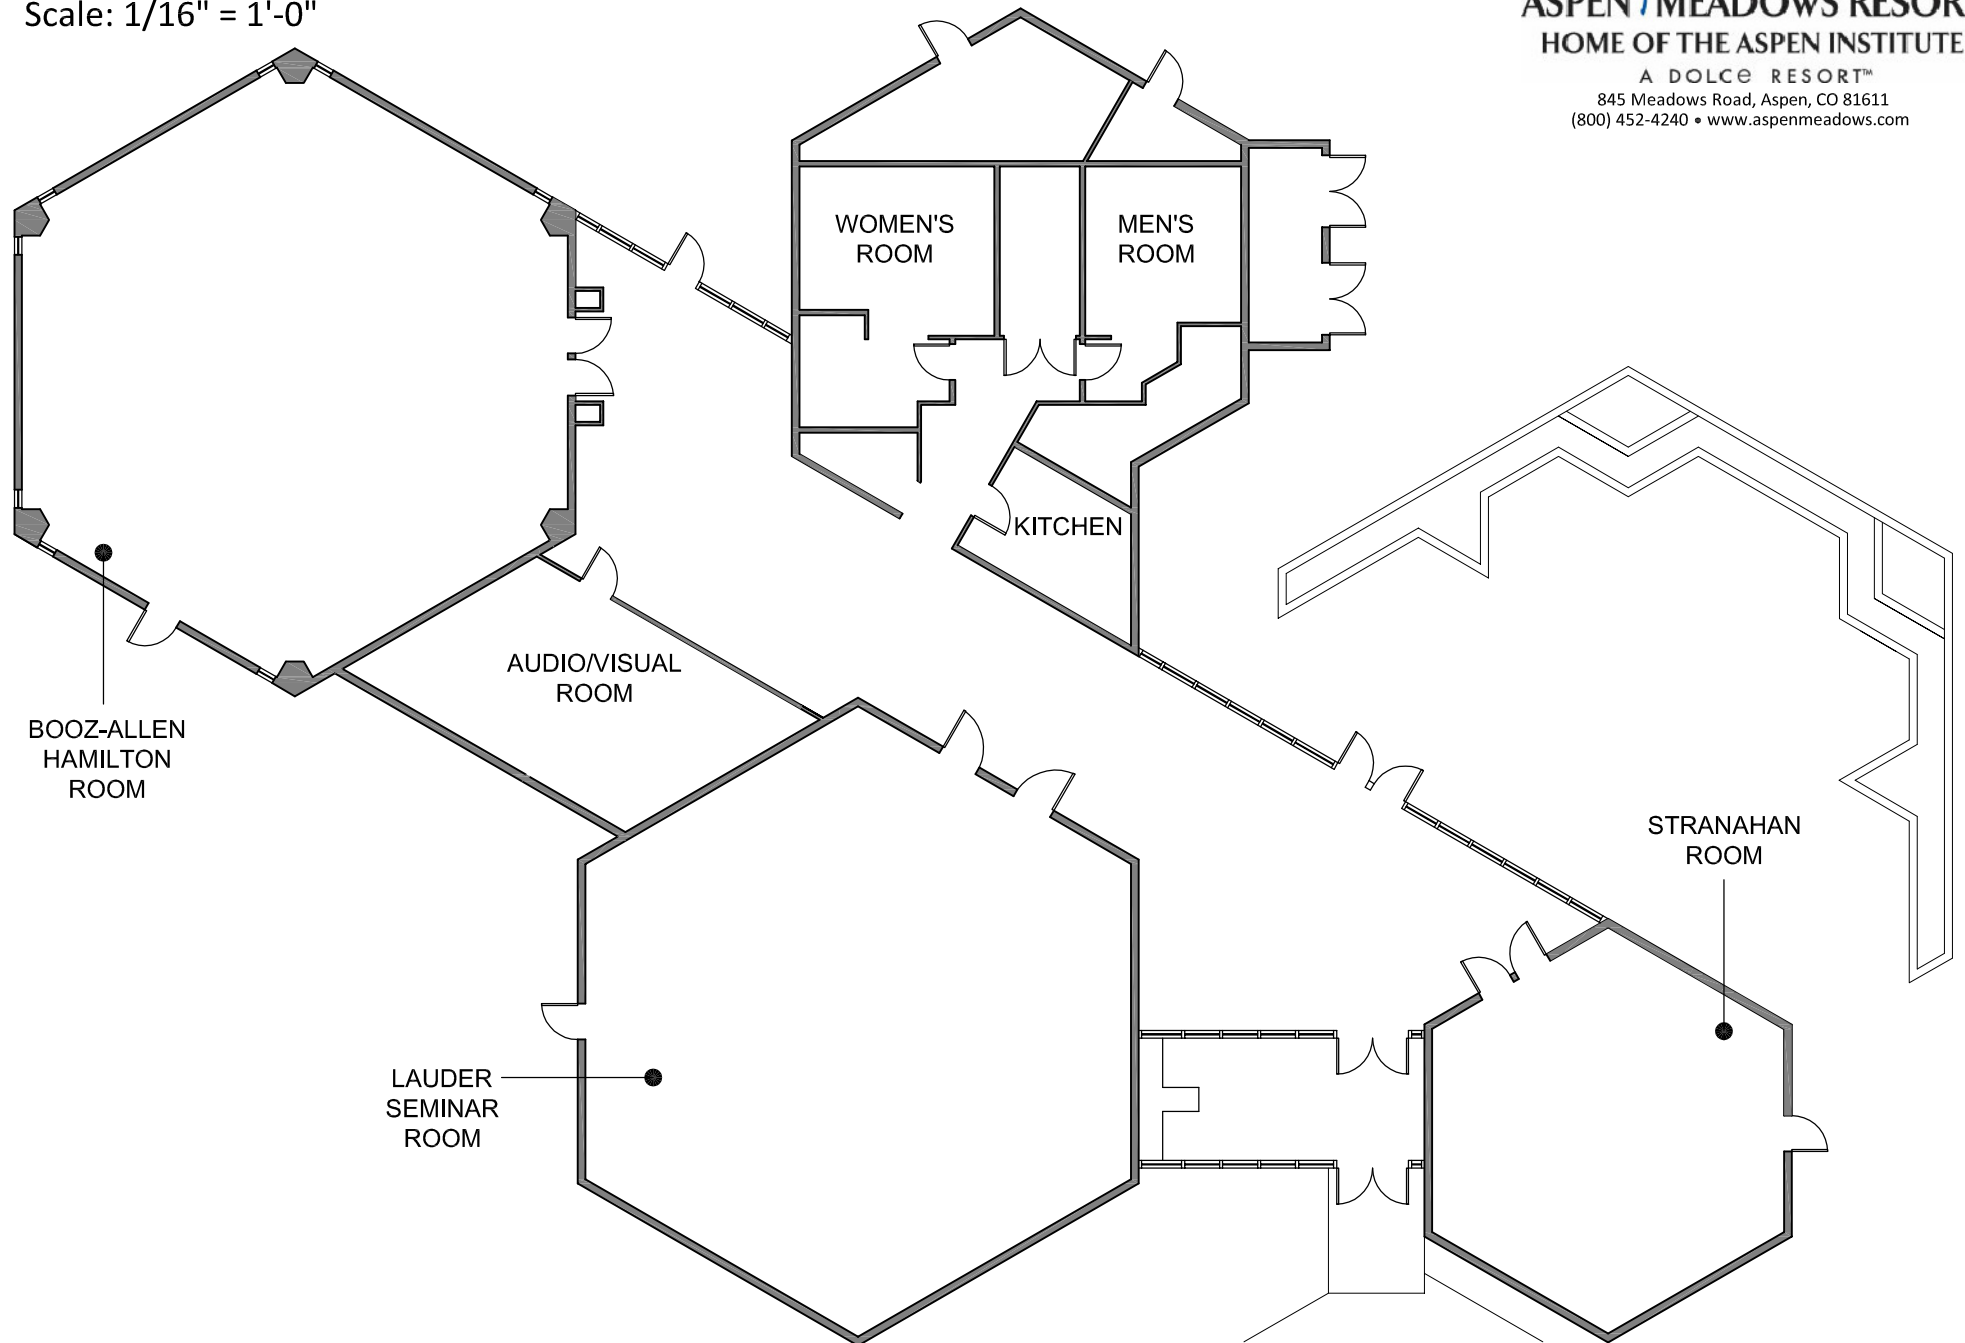

Stranahan Room

Koch Seminar Building

Scale: 1/8" = 1'-0"

Koch Seminar Building

Scale: 1/16" = 1'-0"

	SQ. FT.	U SHAPE	HOLLOW SQUARE	ROUNDTABLE	CLASSROOM	THEATER	RECEPTION	DINING
BOOZ-ALLEN HAMILTON ROOM	1,800	80	36	54	80	110	N/A	N/A
LAUDER ROOM	1,800	80	36	36	80	110	N/A	N/A
STRANAHAN ROOM	765	19	18	24	30	40	N/A	N/A

Booz-Allen Hamilton Room

Koch Seminar Building

Scale: 1/8"=1'-0"

ASPEN MEADOWS RESORT
HOME OF THE ASPEN INSTITUTE
A DOLCE RESORT™
845 Meadows Road, Aspen, CO 81611
(800) 452-4240 • www.aspenmeadows.com

Lauder Seminar Room

Koch Seminar Building

Scale: 1/8" = 1'-0"

ASPEN MEADOWS RESORT
HOME OF THE ASPEN INSTITUTE

A DOLCE RESORT™
845 Meadows Road, Aspen, CO 81611
(800) 452-4240 • www.aspenmeadows.com