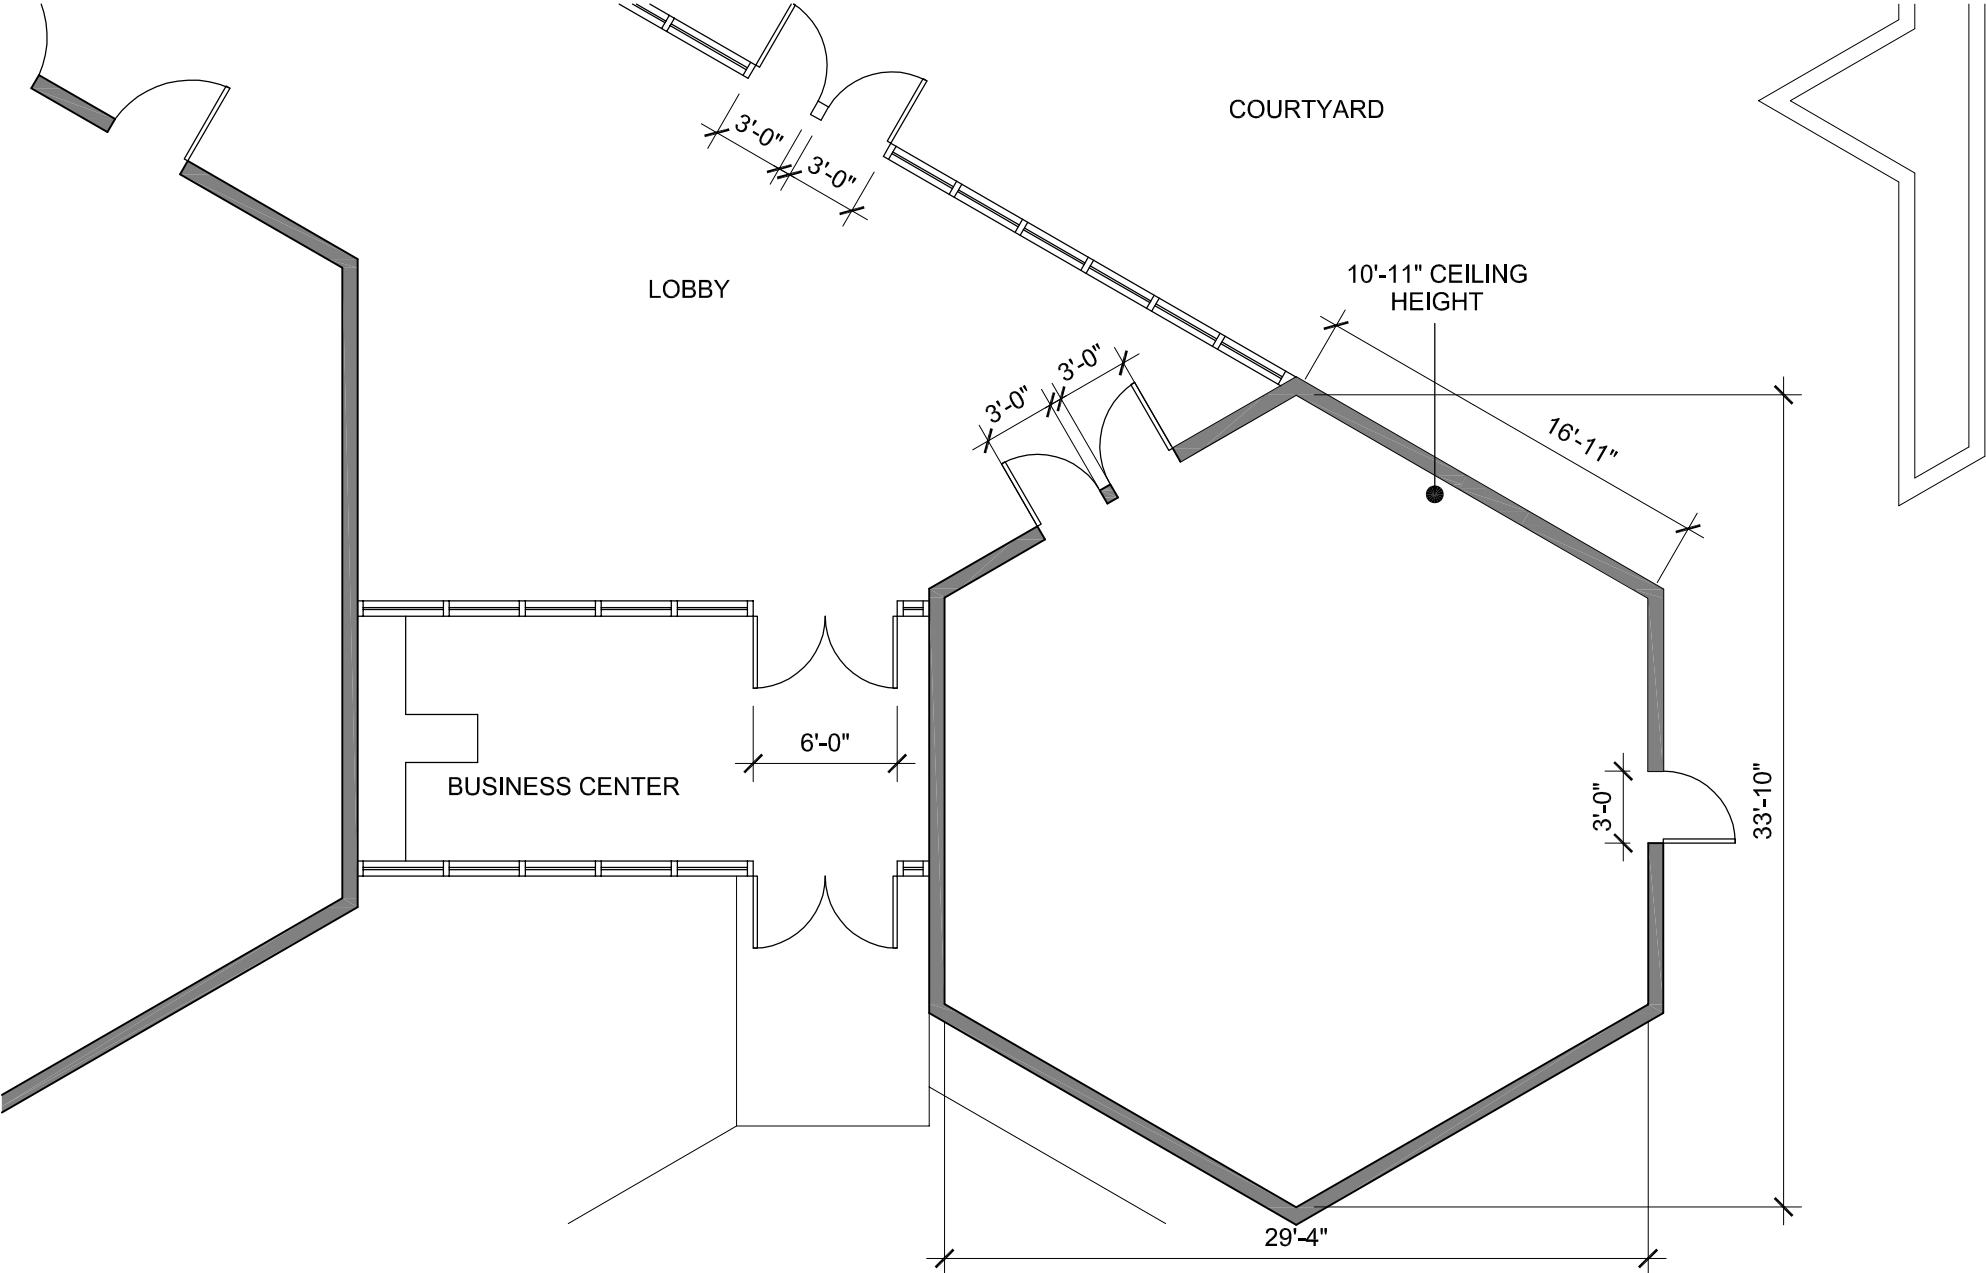

Stranahan Room

Koch Seminar Building

Scale: 1/8" = 1'-0"

Koch Seminar Building

Scale: 1/16" = 1'-0"

	SQ. FT.	U SHAPE	HOLLOW SQUARE	ROUNDTABLE	CLASSROOM	THEATER	RECEPTION	DINING
BOOZ-ALLEN HAMILTON ROOM	1,800	80	36	54	80	110	N/A	N/A
LAUDER ROOM	1,800	80	36	36	80	110	N/A	N/A
STRANAHAN ROOM	765	19	18	24	30	40	N/A	N/A

Booz-Allen Hamilton Room

Koch Seminar Building

Scale: 1/8"=1'-0"

ASPEN MEADOWS RESORT
HOME OF THE ASPEN INSTITUTE
A DOLCE RESORT™
845 Meadows Road, Aspen, CO 81611
(800) 452-4240 • www.aspenmeadows.com

Lauder Seminar Room

Koch Seminar Building

Scale: 1/8" = 1'-0"

ASPEN MEADOWS RESORT
HOME OF THE ASPEN INSTITUTE

A DOLCE RESORT™
845 Meadows Road, Aspen, CO 81611
(800) 452-4240 • www.aspenmeadows.com