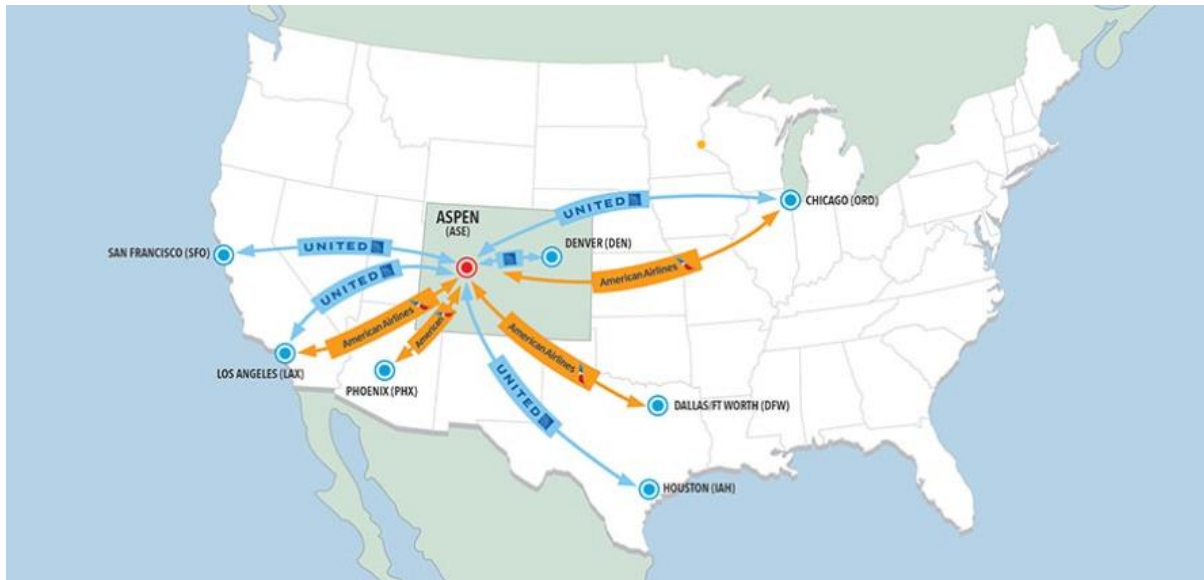

#### Driving over Independence Pass *(Summer & Fall Only)*

Independence Pass is generally open from Memorial Day weekend in May to the end of October, depending on snowfall. This route is ideal for those driving from Denver, Colorado Springs, and Eastern Colorado. Take I-70 West to State Highway 91 South through Leadville to US 24 South, then West onto Colorado Highway 82 over Independence Pass.

#### Driving through Glenwood Springs *(Year-round)*

Coming into Aspen, take exit 116 from I-70. Follow signage to the right and over Grand Avenue Bridge, which turns into Highway 82. Continue on Highway 82 for roughly 40 miles to Aspen. After passing over the Castle Creek Bridge, take a left onto 7th Street.

Once you have arrived at the Aspen Meadows Resort, our Town Shuttle services are available every 30 minutes from 7am-9pm and require advanced reservation. Passengers are required to wash hands prior to travel and wear a mask. Space is extremely limited. Contact tracing will be mandatory.

## By Plane

Aspen/Pitkin County Airport (ASE) is just 3 miles from the Aspen Meadows Resort. With service from United and American Airlines, it offers direct flights to Denver, Chicago (O'Hare), San Francisco, Los Angeles, Dallas/Ft. Worth, Houston, Atlanta, Minneapolis/St. Paul, Salt Lake City, and Phoenix.