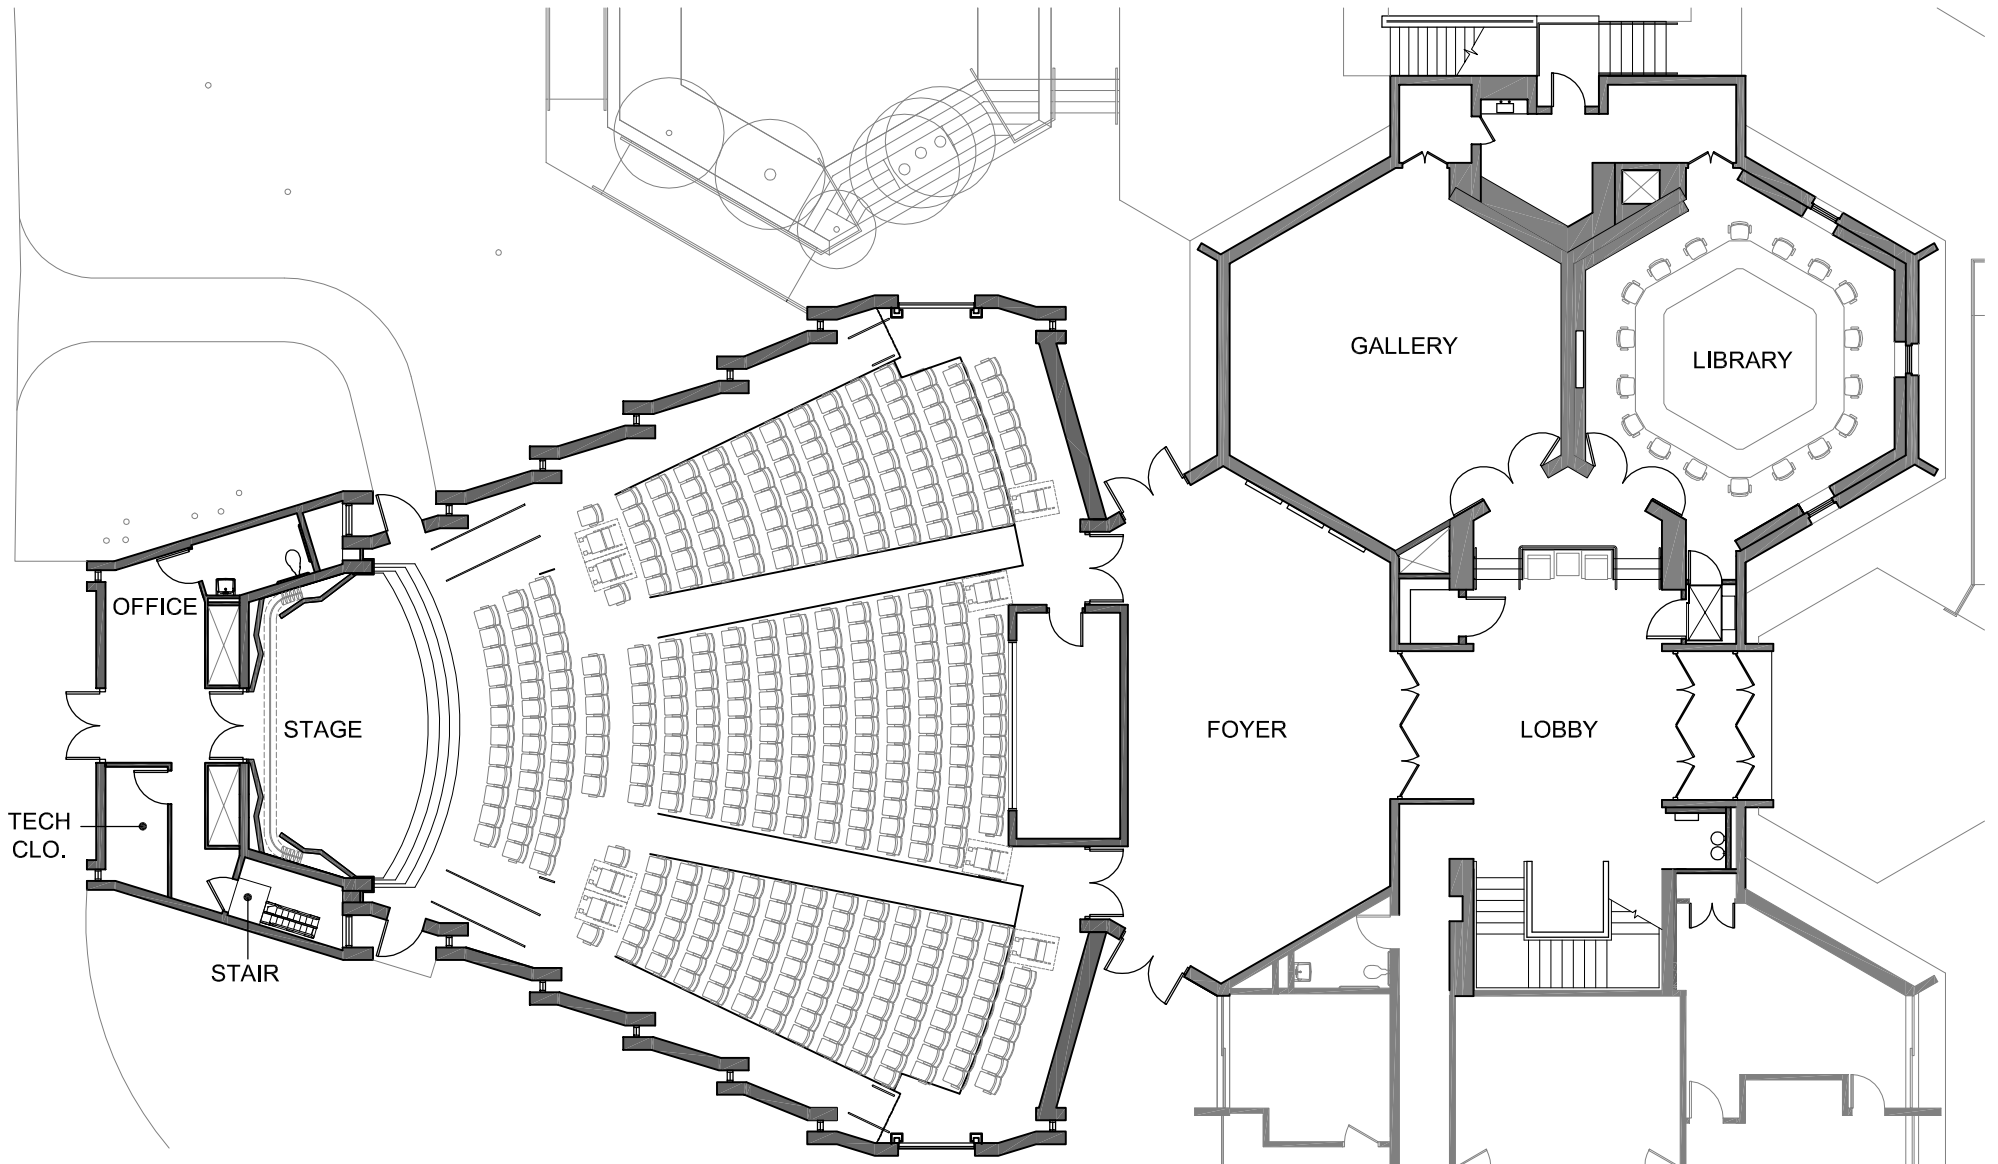

Paepke Memorial Building

Not to Scale

	SQ. FT.	U SHAPE	HOLLOW SQUARE	ROUNDTABLE	CLASSROOM	THEATER	RECEPTION	DINING
PAEPCKE AUDITORIUM	4,035	N/A	N/A	N/A	N/A	410	N/A	N/A
PAEPCKE ART GALLERY	700	N/A	N/A	12	N/A	50	80	N/A
PAEPCKE LIBRARY	700	19	18	24	20	50	40	N/A
MAYER COURTYARD	1,200	N/A	N/A	N/A	N/A	50	100	N/A

Paepcke Gallery

Paepcke Memorial Building
Scale: 1/8"=1'-0"

Paepcke Library

Paepcke Memorial Building

Scale: 1/8"=1'-0"

Paepcke Auditorium

Paepcke Memorial Building

Scale: 1/16"=1'-0"