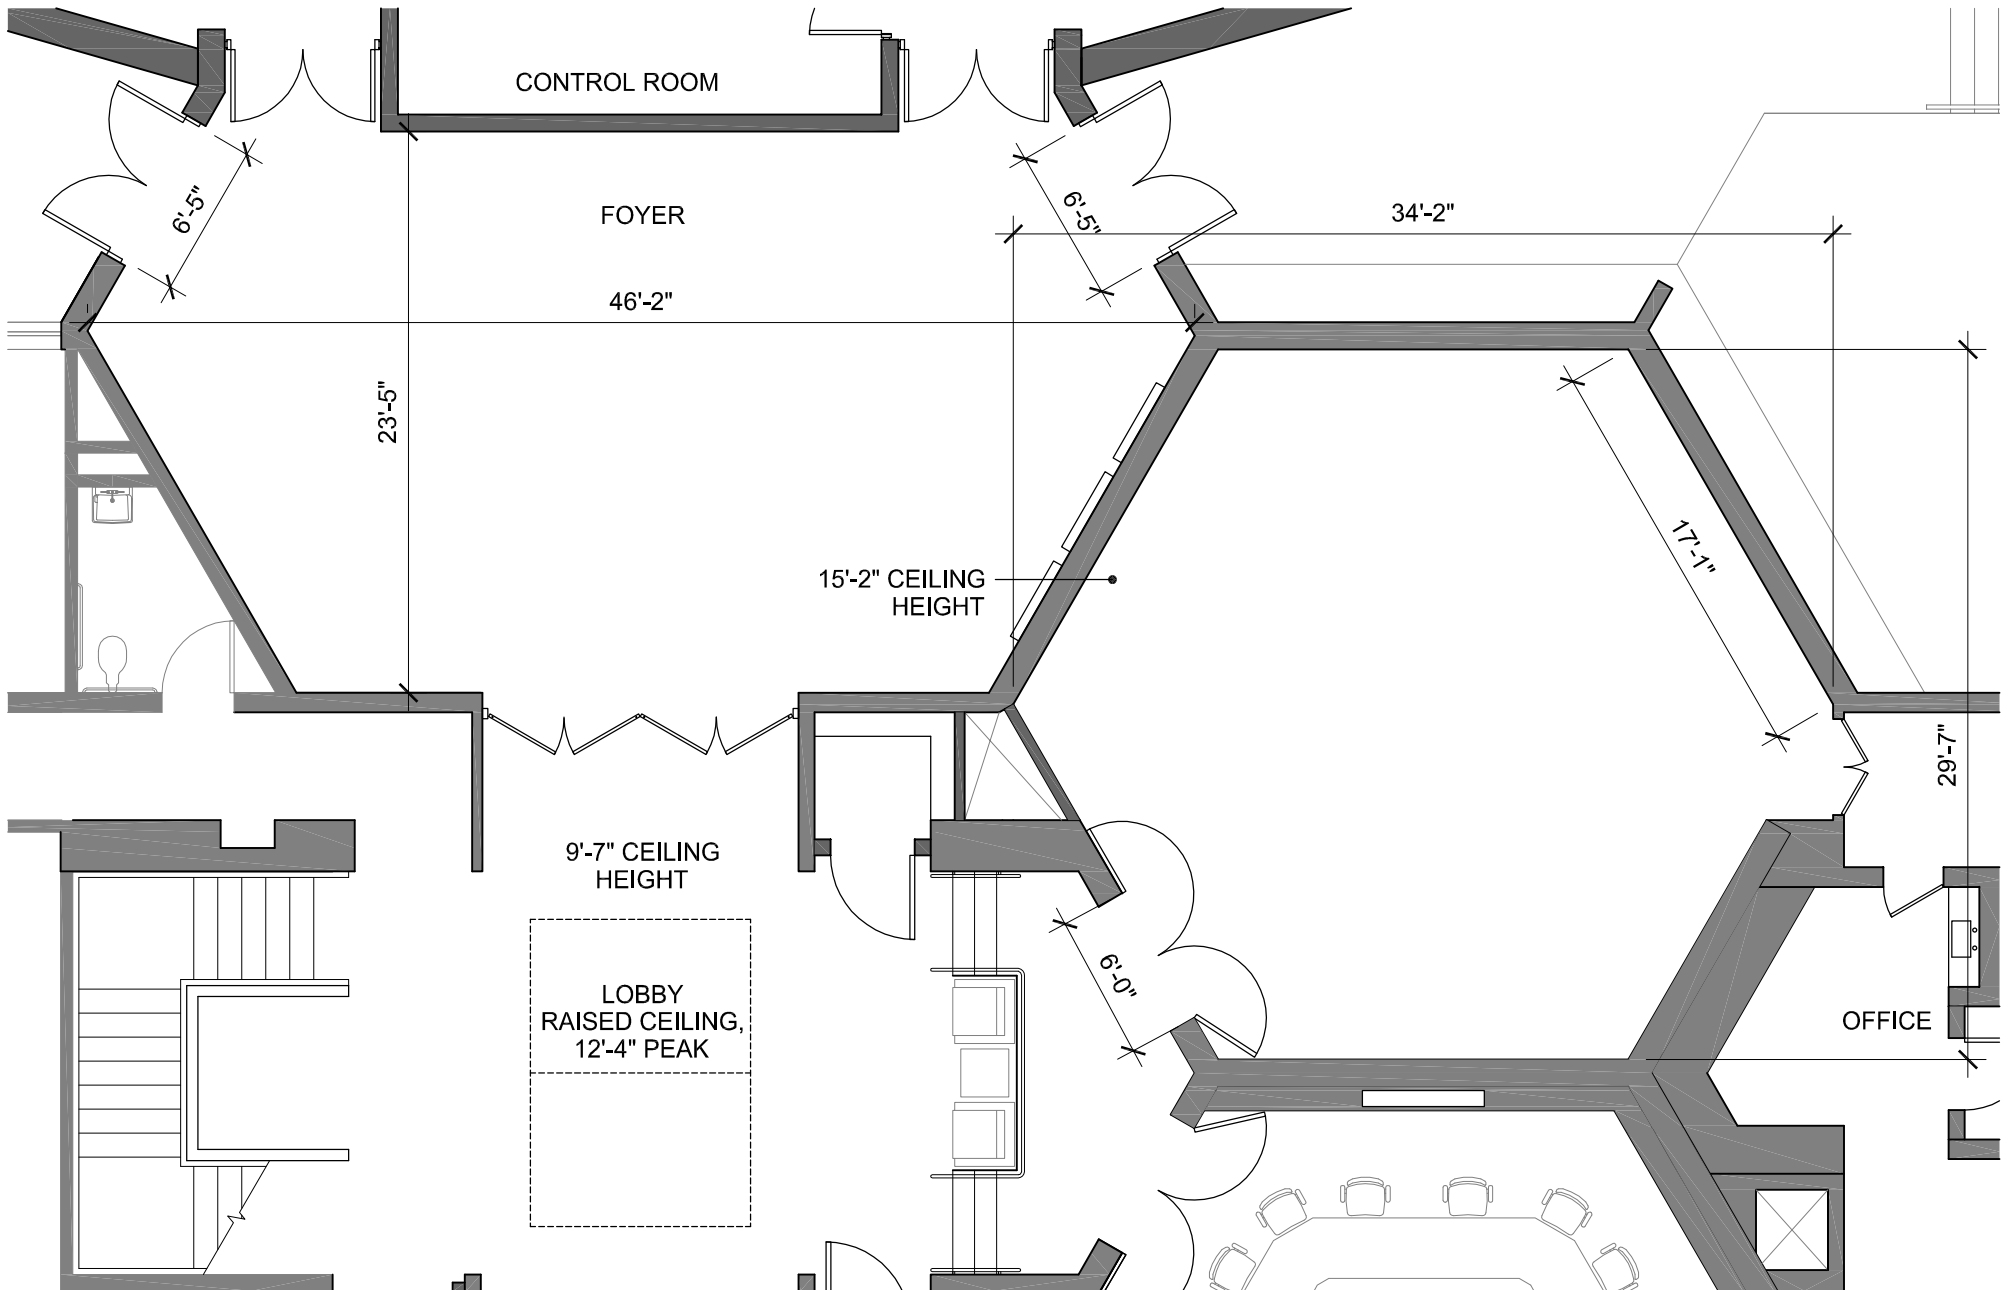

Paepke Memorial Building

Not to Scale

	SQ. FT.	U SHAPE	HOLLOW SQUARE	ROUNDTABLE	CLASSROOM	THEATER	RECEPTION	DINING
PAEPCKE AUDITORIUM	4,035	N/A	N/A	N/A	N/A	410	N/A	N/A
PAEPCKE ART GALLERY	700	N/A	N/A	12	N/A	50	80	N/A
PAEPCKE LIBRARY	700	19	18	24	20	50	40	N/A
MAYER COURTYARD	1,200	N/A	N/A	N/A	N/A	50	100	N/A

Paepcke Gallery

Paepcke Memorial Building
Scale: 1/8"=1'-0"

Paepcke Library

Paepcke Memorial Building

Scale: 1/8"=1'-0"

Paepcke Auditorium

Paepcke Memorial Building

Scale: 1/16"=1'-0"