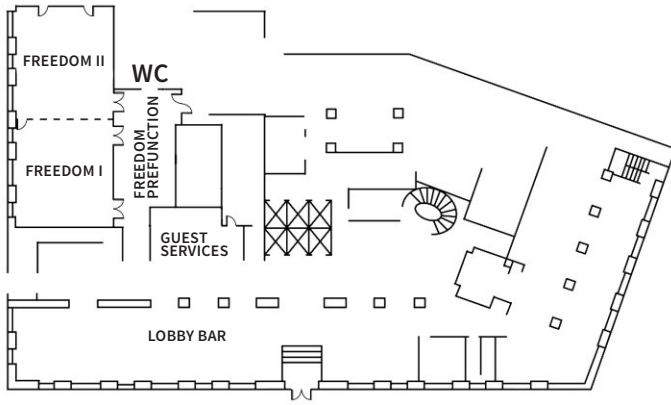

MEETINGS AND EVENTS

Expert planners are here to handle your next meeting or event. Our 12,000 sq. ft. of meeting and event space, featuring seven state-of-the-art meeting rooms and conference spaces, is sure to delight all attendees. Feel the proximity to power in our rooftop ballroom with an adjoining outdoor terrace overlooking The White House. Or make a statement in our spacious 6,000 sq. ft. Grand Ballroom. Whether an intimate group or large conference, boundaries are sure to be pushed during discourse. Work or play, we take care of business. No problem.

HOTEL WASHINGTON

Daring to break with tradition and disrupt the status quo, Hotel Washington reimagines a Beaux Arts icon with irreverent energy and cutting-edge design. Situated between The White House, the Treasury, and national monuments at the nexus of political power, the hotel trades rivalry for revelry, letting rule breakers and kingmakers loosen their ties and let down their hair. Cross boundaries, turn the tables, and never settle for just two parties as you cross the party line.

Hotel Washington

515 15th St NW
Washington, DC 20004
United States

thehotelwashington.com
(202) 661-2400

Lobby Level

Lower Level

Mezzanine Level

Roof Level

Room Name	Dim. (l x w)	Area sq. ft.	Height	Banq.	Thtr.	Conf.	Rec.	Class	U-Shape	H-Sq.	Dinner Dance
Grand Ballroom	99' x 69'	6,205	15'6"	240	230	50	600	200	50	55	220
Grand Ballroom Prefunction	51' x 89'	2,149	12'6"	----	----	----	240	----	----	----	----
Freedom	59' x 32'	1,888	18'	120	230	48	225	120	50	60	120
Freedom I	30' x 32'	935	18'	50	100	24	150	60	30	40	40
Freedom II	29' x 34'	986	18'	50	100	24	150	60	30	40	40
Freedom Prefunction	46' x 21'	768	9'5"	----	----	----	80	----	----	----	----
Assembly	15' x 29'	440	7'5"	----	----	8	----	----	----	----	----
Elevation	68' x 35'	2,336	15'	180	230	48	250	150	54	60	150
Elevation Prefunction	22' x 36'	595	11'	----	----	----	----	----	----	----	----