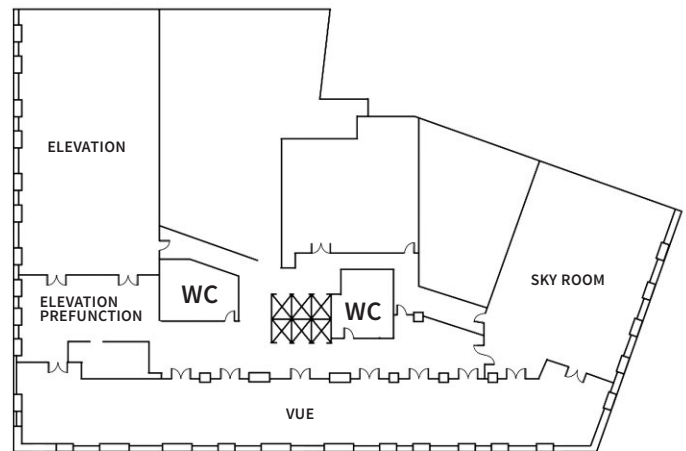

MEETINGS AND EVENTS

Expert planners are here to handle your next meeting or event. Our 12,000 sq. ft. of meeting and event space, featuring seven state-of-the-art meeting rooms and conference spaces, is sure to delight all attendees. Feel the proximity to power in our rooftop ballroom with an adjoining outdoor terrace overlooking The White House. Or make a statement in our spacious 6,000 sq. ft. Grand Ballroom. Whether an intimate group or large conference, boundaries are sure to be pushed during discourse. Work or play, we take care of business. No problem.

Hotel Washington

515 15th St NW
Washington, DC 20004
United States

thehotelwashington.com
(202) 661-2400

Lobby Level

Lower Level

Mezzanine Level

Roof Level

Room Name	Dim. (l x w)	Area sq. ft.	Height	Banq.	Thtr.	Conf.	Rec.	Class	U-Shape	H-Sq.	Dinner Dance
Grand Ballroom	99' x 69'	6,205	15'6"	240	230	50	600	200	50	55	220
Grand Ballroom Prefunction	51' x 89'	2,149	12'6"	----	----	----	240	----	----	----	----
Freedom	59' x 32'	1,888	18'	120	230	48	225	120	50	60	120
Freedom I	30' x 32'	935	18'	50	100	24	150	60	30	40	40
Freedom II	29' x 34'	986	18'	50	100	24	150	60	30	40	40
Freedom Prefunction	46' x 21'	768	9'5"	----	----	----	80	----	----	----	----
Assembly	15' x 29'	440	7'5"	----	----	8	----	----	----	----	----
Elevation	68' x 35'	2,336	15'	180	230	48	250	150	54	60	150
Elevation Prefunction	22' x 36'	595	11'	----	----	----	----	----	----	----	----