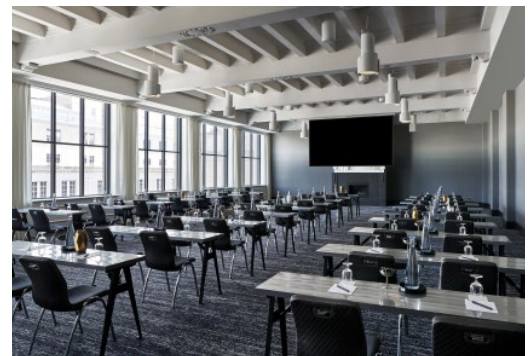

Meeting Space

COCKTAILS & CUISINE

Go high or go low with panoramic rooftop views at Vue or downstairs at our new craft beer taproom and garden. Our iconic rooftop, Vue, takes inspiration from D.C.'s honeycomb metro and Brutalist design, incorporating floor-to-ceiling glass for maximum transparency. Or head below street level and behind closed doors to sample an expansive selection of craft brews to the beat of D.C.'s homegrown GoGo music.

MEETINGS AND EVENTS

Expert planners are here to handle your next meeting or event. Our 12,000 sq. ft. of meeting and event space, featuring seven state-of-the-art meeting rooms and conference spaces, is sure to delight all attendees. Feel the proximity to power in our rooftop ballroom with an adjoining outdoor terrace overlooking The White House. Or make a statement in our spacious 6,000 sq. ft. Grand Ballroom. Whether an intimate group or large conference, boundaries are sure to be pushed during discourse. Work or play, we take care of business. No problem.

HOTEL WASHINGTON

Daring to break with tradition and disrupt the status quo, Hotel Washington reimagines a Beaux Arts icon with irreverent energy and cutting-edge design. Situated between The White House, the Treasury, and national monuments at the nexus of political power, the hotel trades rivalry for revelry, letting rule breakers and kingmakers loosen their ties and let down their hair. Cross boundaries, turn the tables, and never settle for just two parties as you cross the party line.

Hotel Washington

515 15th St NW
Washington, DC 20004
United States

thehotelwashington.com
(202) 661-2400