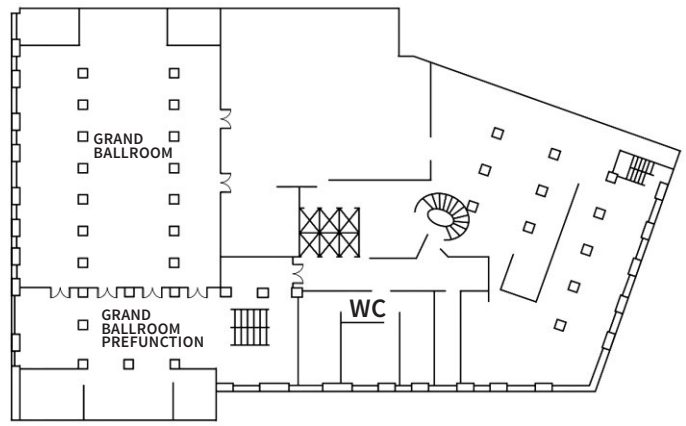

MEETINGS AND EVENTS

Expert planners are here to handle your next meeting or event. Our 12,000 sq. ft. of meeting and event space, featuring seven state-of-the-art meeting rooms and conference spaces, is sure to delight all attendees. Feel the proximity to power in our rooftop ballroom with an adjoining outdoor terrace overlooking The White House. Or make a statement in our spacious 6,000 sq. ft. Grand Ballroom. Whether an intimate group or large conference, boundaries are sure to be pushed during discourse. Work or play, we take care of business. No problem.

Hotel Washington

515 15th St NW
Washington, DC 20004
United States

thehotelwashington.com
(202) 661-2400

Lobby Level

Lower Level

Mezzanine Level

Roof Level

Room Name	Dim. (l x w)	Area sq. ft.	Height	Banq.	Thtr.	Conf.	Rec.	Class	U-Shape	H-Sq.	Dinner Dance
Grand Ballroom	99' x 69'	6,205	15'6"	240	230	50	600	200	50	55	220
Grand Ballroom Prefunction	51' x 89'	2,149	12'6"	----	----	----	240	----	----	----	----
Freedom	59' x 32'	1,888	18'	120	230	48	225	120	50	60	120
Freedom I	30' x 32'	935	18'	50	100	24	150	60	30	40	40
Freedom II	29' x 34'	986	18'	50	100	24	150	60	30	40	40
Freedom Prefunction	46' x 21'	768	9'5"	----	----	----	80	----	----	----	----
Assembly	15' x 29'	440	7'5"	----	----	8	----	----	----	----	----
Elevation	68' x 35'	2,336	15'	180	230	48	250	150	54	60	150
Elevation Prefunction	22' x 36'	595	11'	----	----	----	----	----	----	----	----