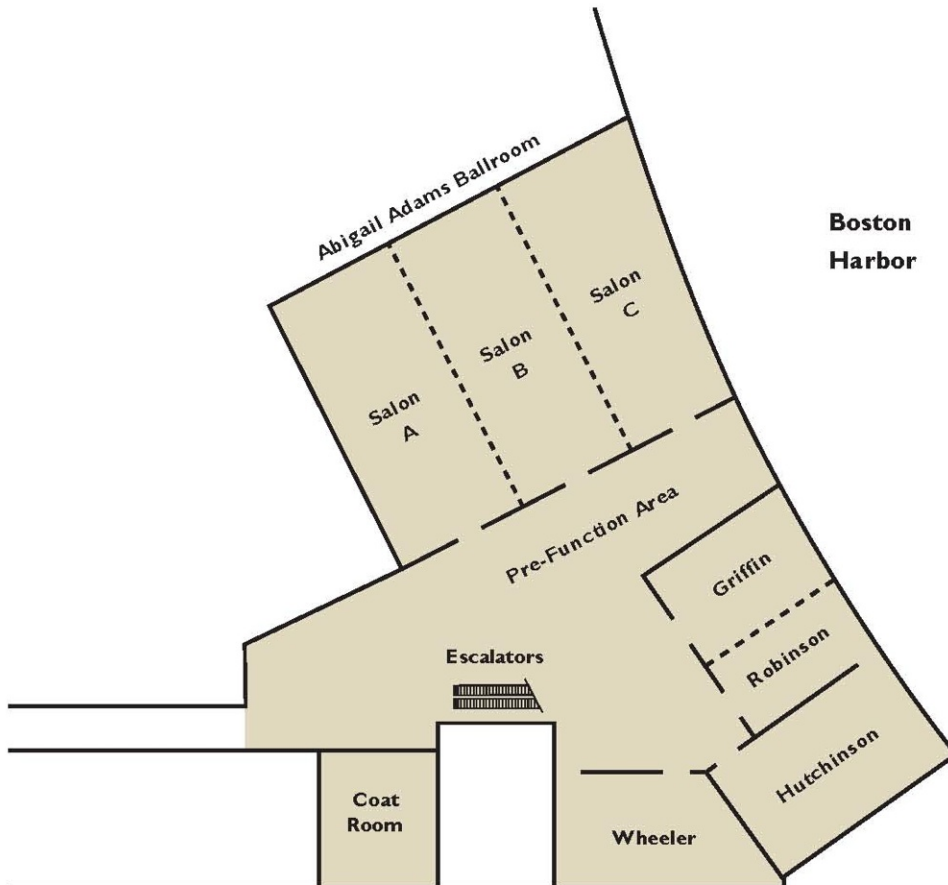

Meeting Room	Dimensions	Height	Sq. Ft.	72'' Rds 10 Banquet	Theater	3 per 6' Classroom	3 per 6' U-Shape	3 per 6' H-Square	3 per 6' Conference	Reception
Abigail Adams Ballroom	63 x 89	15.9'	4,922	320	476	288	-	-	-	518
Abigail Adams Foyer	88 x 126	-	5,216	-	-	-	-	-	-	549
Abigail Adams Ballroom Salon A	63 x 30	15.9'	1,675	100	110	81	36	42	42	176
Abigail Adams Ballroom Salon B	63 x 28	15.9'	1,622	100	96	81	42	42	42	170
Abigail Adams Ballroom Salon C	63 x 31	15.9'	1,625	100	110	81	42	42	42	171
Griffin / Robinson Room	34 x 44	13.1'	1,246	60	104	63	30	36	30	100
Griffin Room	34 x 24	13.1'	704	40	50	36	15	18	18	50
Robinson Room	31 x 20	13.1'	543	20	30	24	15	18	18	40
Hutchinson Room	28 x 48	12.6'	1,289	80	130	72	30	36	36	135
Second Floor Coat Room	22 x 23	9'	405	-	-	-	-	-	-	-
Wheeler Room	25 x 39	12.9'	883	60	70	54	24	30	24	92

## SECOND LEVEL

										
Meeting Room	Dimensions	Height	Sq. Ft.	72" Rds 10 Banquet	Theater	3 per 6' Classroom	3 per 6' U-Shape	3 per 6' H-Square	3 per 6' Conference	Reception
Dartmouth / Eleanor Room	33 x 53	9'	1,581	100	140	81	42	48	42	166
Dartmouth Room	33 x 25	9'	732	50	60	30	15	18	18	77
Eleanor Room	33 x 28	9'	849	60	48	36	24	30	18	89
Lexington Room	29 x 24	9.4'	564	30	30	24	15	18	20	59
Montague Room	18 x 18	9.1'	319	6	-	-	6	6	6	-
Rose Kennedy Ballroom	92 x 129	20.1'	10,653	770	912	690	-	-	-	1,121
Rose Kennedy Ballroom Foyer	82 x 173	-	5,803	-	-	-	-	-	-	610
Rose Kennedy Ballroom Salon I	52 x 45	20.1'	1,883	120	162	105	36	42	40	198
Rose Kennedy Ballroom Salon II	41 x 45	20.1'	1,750	120	144	105	36	42	40	184
Rose Kennedy Ballroom Salon III	93 x 42	20.1'	3,573	210	288	225	-	-	-	376
Rose Kennedy Ballroom Salon IV	51 x 42	20.1'	1,813	120	160	105	36	42	40	190
Rose Kennedy Ballroom Salon V	41 x 42	20.1'	1,635	100	126	72	36	42	40	172
Sessions Room	17 x 28	9.5'	450	12	-	-	11	12	12	-
Third Floor Coat Room	29 x 26	9'	673	-	-	-	-	-	-	-

## THIRD LEVEL