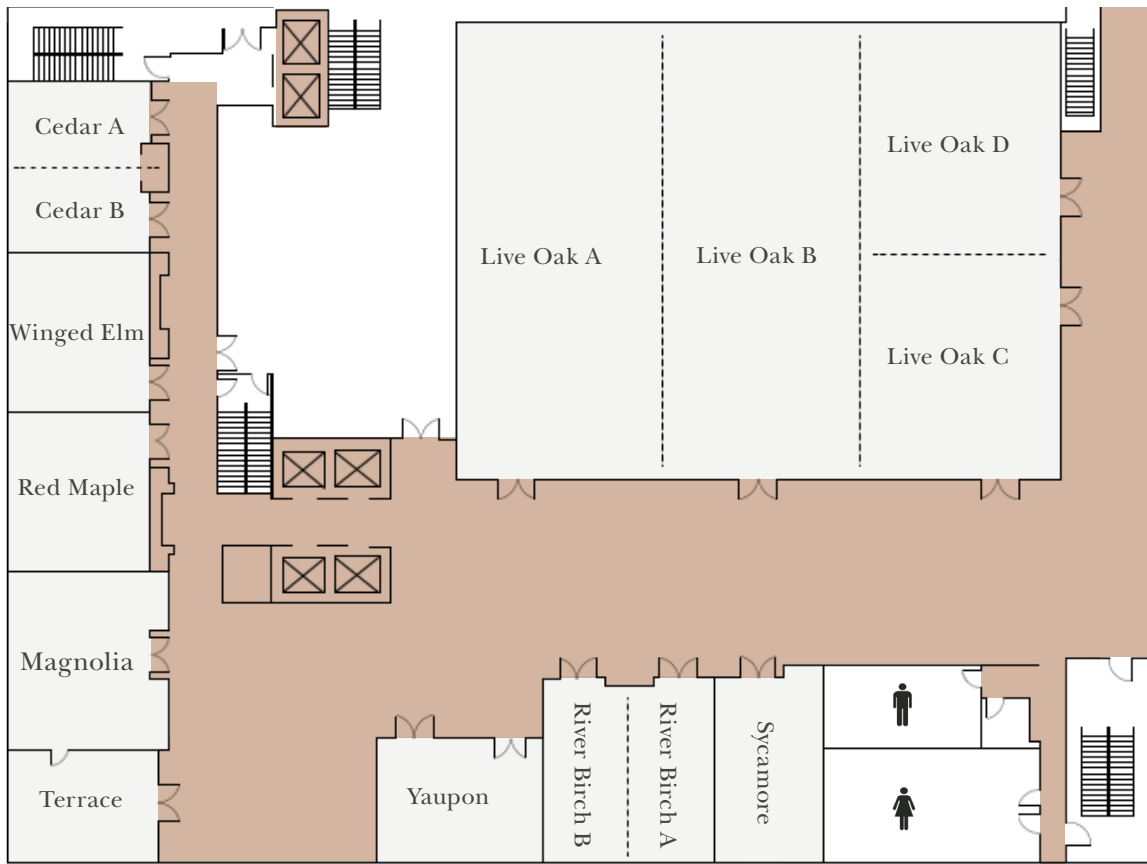

We have adjusted our floorplans to accommodate you with spacious, flexible meeting spaces and conference rooms that will allow you to host events at a comfortable social distance.

6750 Main Street | Houston Texas 77030 | USA

T: 713 422 2779 | F: 713 422 2492 | intercontinentalhouston@ihg.com

ichoustonhotel.com | safinahouston.com

 [IHGHoustonMedicalCenter](#)  [InterConHoustonMedCtr](#)

PLAN & DETAILS

Floor Plan

Meeting Rooms

Space Name	Size (sq ft)	Length (ft)	Width (ft)	Height (ft)	Classroom	Theatre	Banquet	Conference	Reception	U-Shape
Live Oak Ballroom	7646	75'	100'	18'	170	306	235	61	306	61
Live Oak A	2592	25'	100'	18'	58	104	80	21	104	21
Live Oak B	2543	25'	100'	18'	57	102	78	20	102	20
Live Oak C	1249	25'	50'	18'	28	50	38	10	50	10
Live Oak D	1262	25'	50'	18'	28	50	39	10	50	10
Live Oak A & B	5135	50'	100'	18'	-	-	158	-	158	-
Live Oak B, C, & D	5054	50'	100'	18'	112	202	156	40	202	40
Live Oak C & D	2511	25'	100'	18'	56	100	77	20	100	20
Live Oak Pre-Function	6000	41'	160'	18'	133	240	185	48	240	48
Sycamore	516	23'	22'	11'	11	21	16	4	21	44
River Birch	740	23'	32'	11'	16	30	23	6	30	6
River Birch A	370	23'	16'	11'	8	15	11	3	15	3
River Birch B	370	23'	16'	11'	8	15	11	3	15	3
Yaupon Boardroom	522	16'	32'	11'	-	-	-	varies	-	varies
Cedar	564	28'	20'	11'	13	23	17	5	23	5
Cedar A	282	28'	11'	11'	6	11	9	2	11	2
Cedar B	282	28'	11'	11'	6	11	9	2	11	2
Winged Elm	573	28'	20'	11'	13	23	18	5	23	5
Red Maple	572	28'	20'	11'	13	23	18	5	23	5
Magnolia	647	28'	23'	11'	14	26	20	5	26	5
Terrace	378	24'	16'	25'	-	-	-	-	-	-