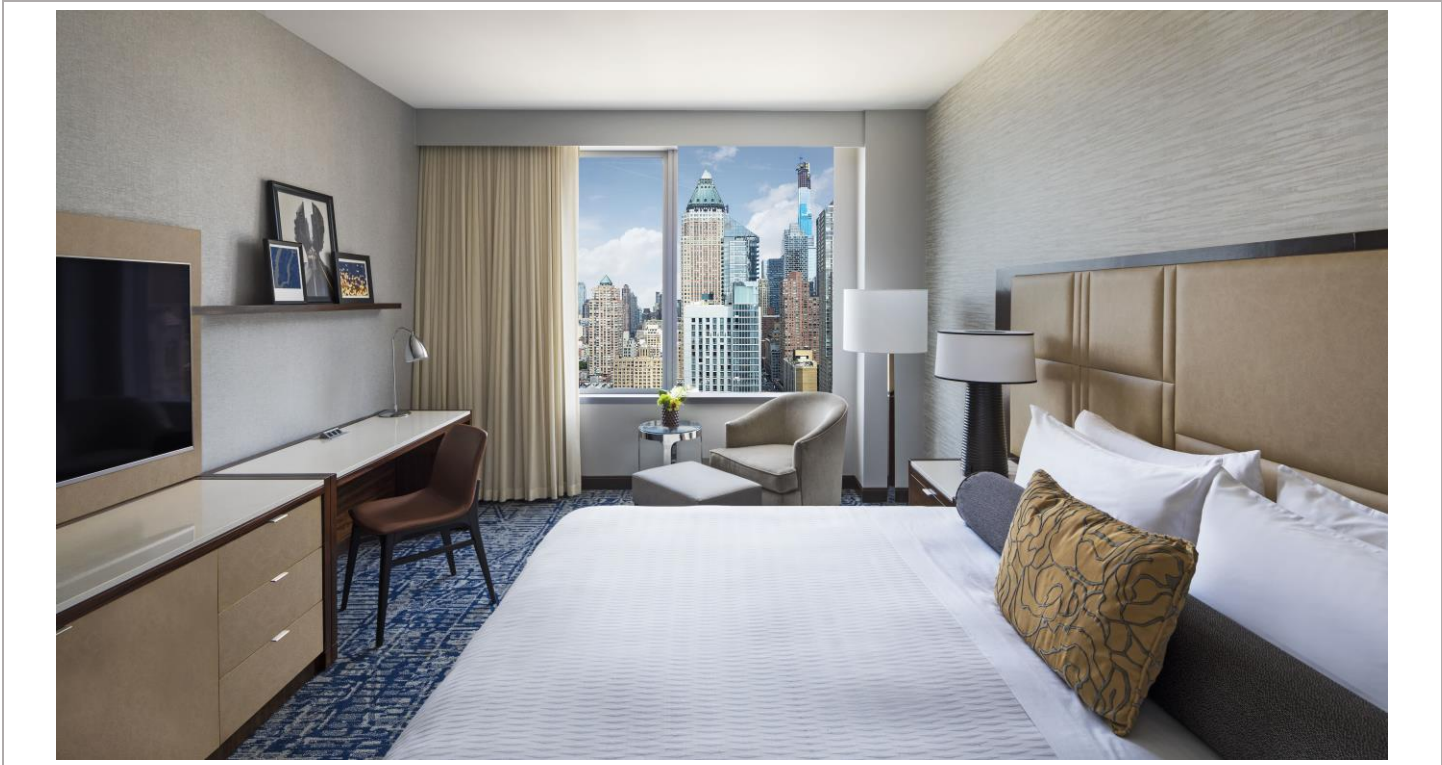

Subject to change without notice.

InterContinental New York Times Square
300 West 44th Street, New York, NY 10036
Tel. 212.803.4500 | interconny.com
[IHG Travel Advisory Policy](#)